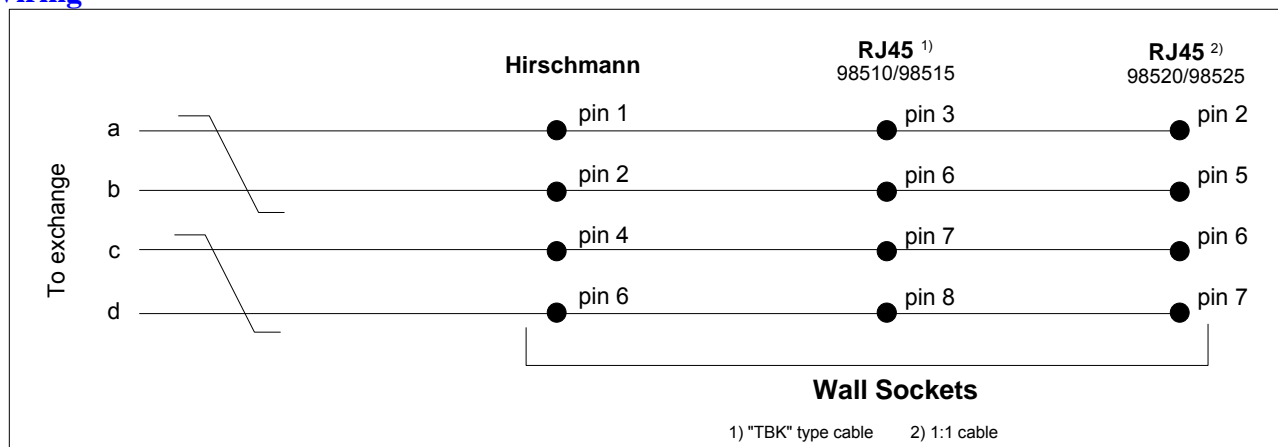

Wiring

RJ45: The drawing shows the termination in the RJ45 outlet. The inside connection for the wires from the Stentofon exchange may be different as some sockets are cross connected internally.

Order Number	Description	Ship Weight metric/imperial
100 70012 10	Desk Top Master Station (with handset and single touch keys, grey)	640 gr / 1 lb 7 oz
Accessories		
EPKAB 98500	Station Cable (3 meters / 10 feet, 6-pin Hirschmann plug)	100 gr / 4 oz
EPKAB 98505	Station Cable (0.5 meter / 20 inches, 6-pin Hirschmann plug)	50 gr / 2 oz
EPKAB 98510	Station Cable (3 meters / 10 feet, modular jack plug (TBK wiring))	50 gr / 2 oz
EPKAB 98515	Station Cable (0.5 meter / 20 inches, modular jack plug (TBK wiring))	50 gr / 2 oz
EPKAB 98520	Station Cable (3 meters / 10 feet, modular jack plug RJ45 - 1:1 cable)	50 gr / 2 oz
EPKAB 98525	Station Cable (0.5 meter / 20 inches, modular jack plug RJ45 - 1:1 cable)	50 gr / 2 oz