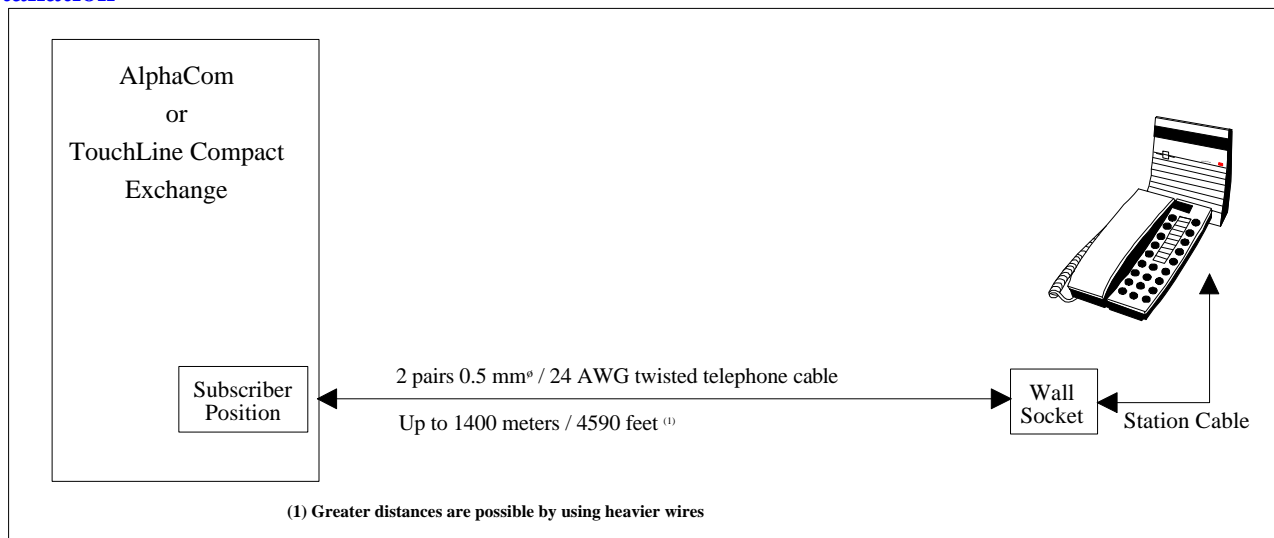

TouchLine Desk Top Master Station

Installation