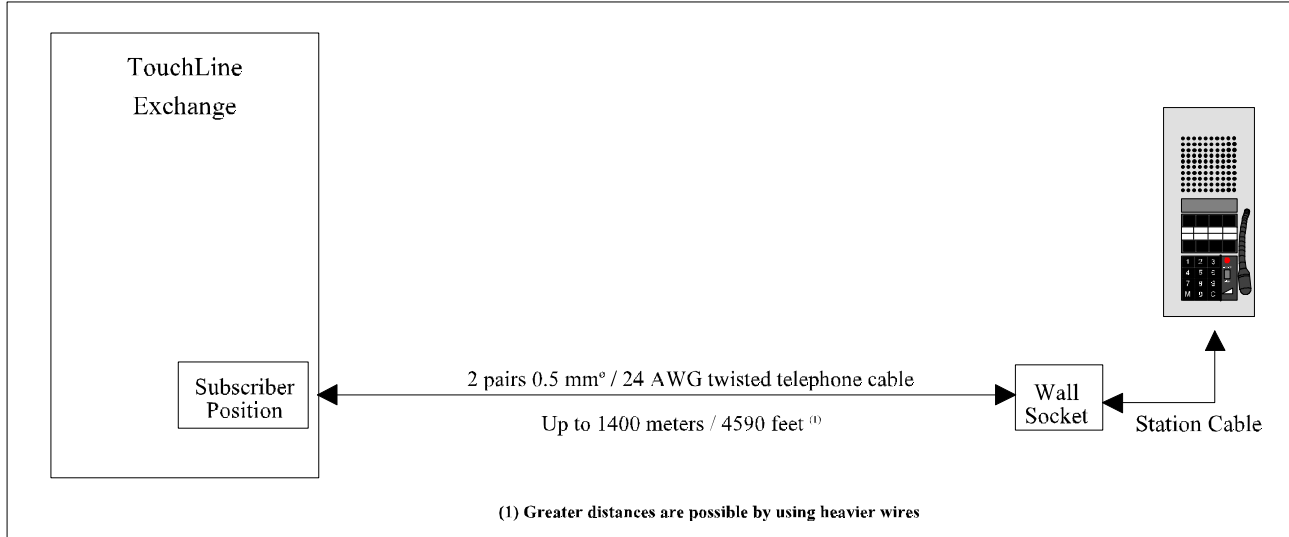

Console Master Station

Installation