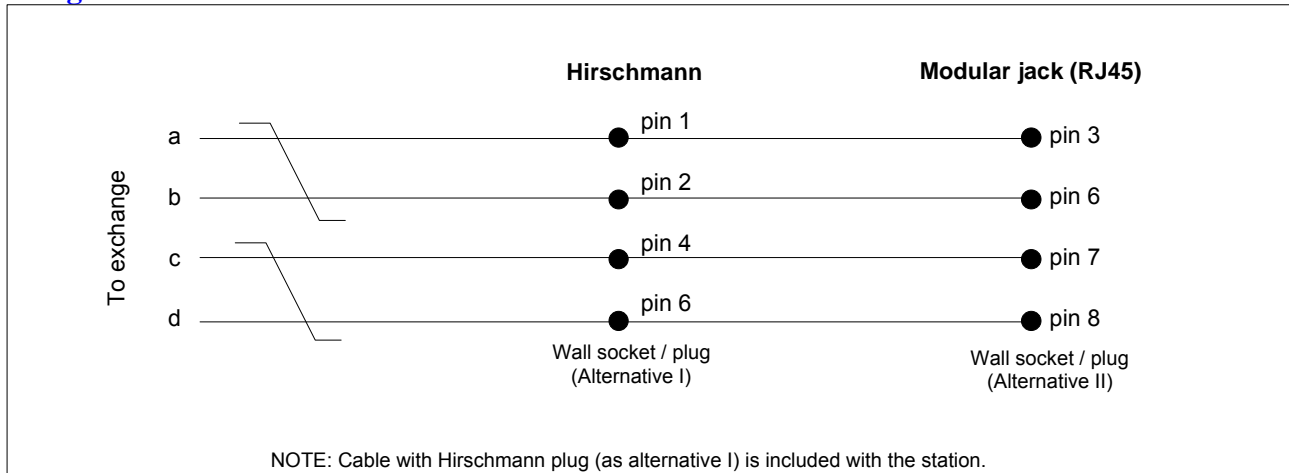

Wiring

Order Number	Description	Ship Weight metric/imperial
7043	Console Master Station	600 gr. / 1 lb. 5 oz
Accessories		
6030	Surface Mount Back Box	1 kg / 2 lb. 3 oz
6020	Flush Mount Back Box for Pamex Wall Stations	600 gr. / 1 lb. 5 oz
98520	Station Cord - 8 pin modular jack. Both ends 9ft.	
98525	Station Cord - 8 pin modular jack. Both ends 18 in.	
MOS-80 (Required)	Receptacle - 8 pin modular. Surface mount on inside wall box	
MOW-80	Receptacle - 8 pin modular flush mount, on single gang plastic plate.